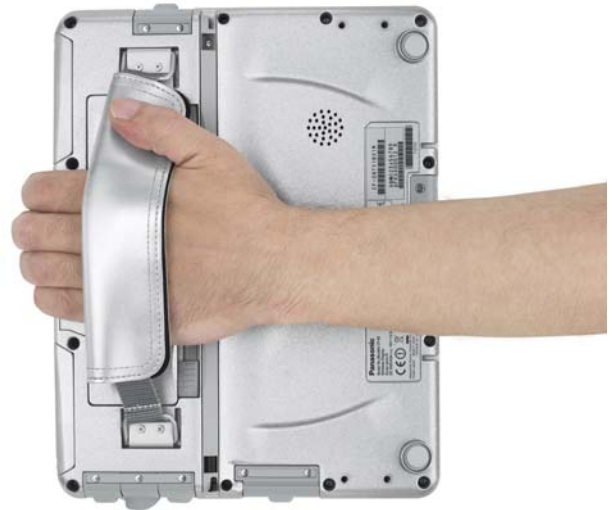

Panasonic

CF08 Toughbook Wireless Display

Panasonic's CF08 Toughbook Wireless Display... a portable order-taking genius.

The Panasonic CF08 Toughbook Wireless Display takes traditional order taking to the street. With a fully rugged, yet lightweight design, and large, outdoor readable LCD display, you can follow your customer wherever they go, providing faster service and greater customer satisfaction. See where the Panasonic CF08 Wireless Display can take your operation!

Innovative

- Long lines slowing down your drive-thru? Bust the line and increase your speed of service using the lightweight CF08 Wireless Display.
- Save time and money on training and application software with the CF08 Wireless Display. The sizeable screen allows you to utilize the same application and screen layouts as your fixed workstations!
- The full color touchscreen is readable even in bright daylight conditions, allowing your staff to easily operate the CF08 during your busy breakfast and lunch dayparts.
- A long battery life allows the CF08 to operate continuously during your peak periods, needing only a quick charge between dayparts.

Large screen mirrors fixed workstation application

Rugged

- Built to military specifications, the full magnesium alloy case of the CF08 can handle the rigors of the harshest restaurant environments, indoors or out.
- An easy-to-hold handle keeps the CF08 secure and allows your staff to concentrate on customer order-taking – not on handling the portable unit.
- Additional protection for the CF08 is available with the optional TuffDock, which locks the CF08 in a scratch and shatter-resistant plastic exterior that shrouds a cold-rolled steel skeleton.